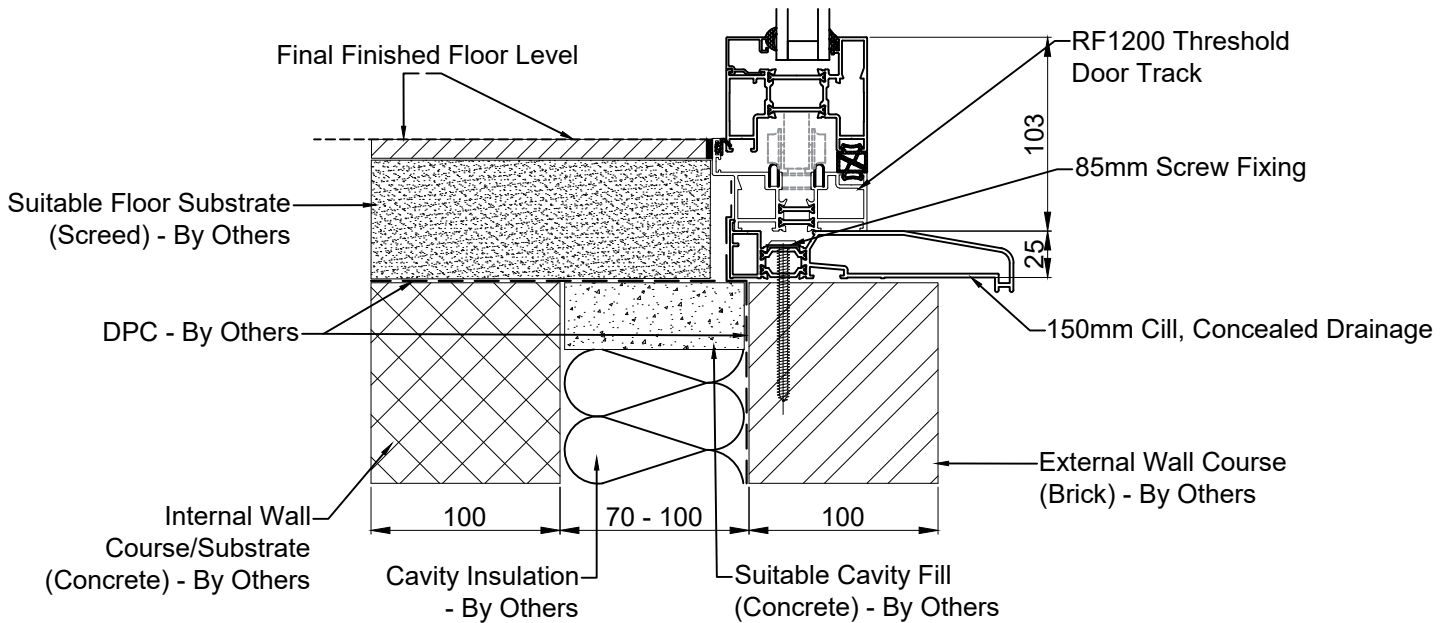

RF1200 - Outward Opening (with cill) Head

Threshold

Generic Threshold Detail RF1200 - Outward Opening (with cill) (Site conditions may vary)

Title	Scale	<p>The attached drawing displays accurate threshold dimensions for the system shown. THE MEASUREMENTS RELATING TO WHERE THE SYSTEM SITS IN RELATION TO THE SURROUNDING STRUCTURE (DPC / FFFL ETC) ARE TYPICAL / GENERIC, AND THESE MAY BE AFFECTED BY SITE CONDITIONS.</p> <p>For further technical support, and to consider the possibilities for your particular application, please consult your architect / project manager or discuss with a member of the technical support team at Renka.</p>	 <p>architectural glazing</p> <p>sales@renka.co.uk www.renka.co.uk 0121 333 4665</p>
Renka RF1200 Doors Head and Threshold (with cill)	Not to Scale. Dimensions in MM. For illustrative purposes only. DO NOT SCALE FROM THIS DRAWING		
Revision Date	<p>This drawing is produced and distributed for the sole use of Renka Ltd and its clients and shall not be copied or otherwise reproduced without the consent and prior written permission of the company.</p>		
19/11/2019			
Drawing Number			
2019/RF1200/W01			