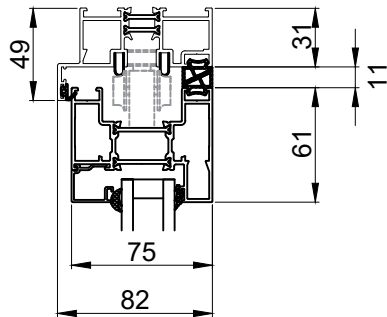

RF1200 - Outward Opening (with cill) Head

Threshold

Generic Threshold Detail RF1200 - Outward Opening (with cill) (Site conditions may vary)

Title	Scale	<p>The attached drawing displays accurate threshold dimensions for the system shown. THE MEASUREMENTS RELATING TO WHERE THE SYSTEM SITS IN RELATION TO THE SURROUNDING STRUCTURE (DPC / FFFL ETC) ARE TYPICAL / GENERIC, AND THESE MAY BE AFFECTED BY SITE CONDITIONS.</p> <p>For further technical support, and to consider the possibilities for your particular application, please consult your architect / project manager or discuss with a member of the technical support team at Renka.</p>	 <p>architectural glazing</p> <p>sales@renka.co.uk www.renka.co.uk 0121 333 4665</p>
Renka RF1200 Doors Head and Threshold (with cill)	Not to Scale. Dimensions in MM. For illustrative purposes only. DO NOT SCALE FROM THIS DRAWING		
Revision Date	<p>This drawing is produced and distributed for the sole use of Renka Ltd and its clients and shall not be copied or otherwise reproduced without the consent and prior written permission of the company.</p>		
19/11/2019			
Drawing Number			
2019/RF1200/W01			