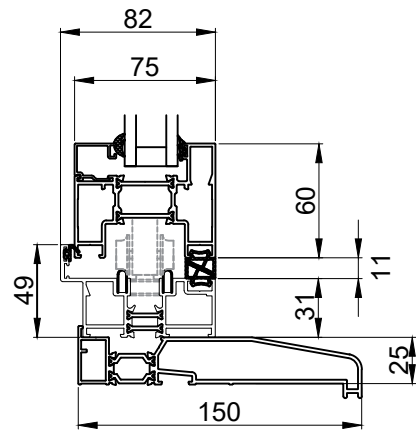

RF1200 - Outward Opening (with cill) Head

Threshold

Generic Threshold Detail RF1200 - Outward Opening (with cill) (Site conditions may vary)

Title	Scale	<p>The attached drawing displays accurate threshold dimensions for the system shown. THE MEASUREMENTS RELATING TO WHERE THE SYSTEM SITS IN RELATION TO THE SURROUNDING STRUCTURE (DPC / FFFL ETC) ARE TYPICAL / GENERIC, AND THESE MAY BE AFFECTED BY SITE CONDITIONS.</p> <p>For further technical support, and to consider the possibilities for your particular application, please consult your architect / project manager or discuss with a member of the technical support team at Renka.</p>	 <p>architectural glazing</p> <p>sales@renka.co.uk www.renka.co.uk 0121 333 4665</p>
Renka RF1200 Doors Head and Threshold (with cill)	Not to Scale. Dimensions in MM. For illustrative purposes only. DO NOT SCALE FROM THIS DRAWING		
Revision Date	<p>This drawing is produced and distributed for the sole use of Renka Ltd and its clients and shall not be copied or otherwise reproduced without the consent and prior written permission of the company.</p>		
19/11/2019			
Drawing Number			
2019/RF1200/W01			