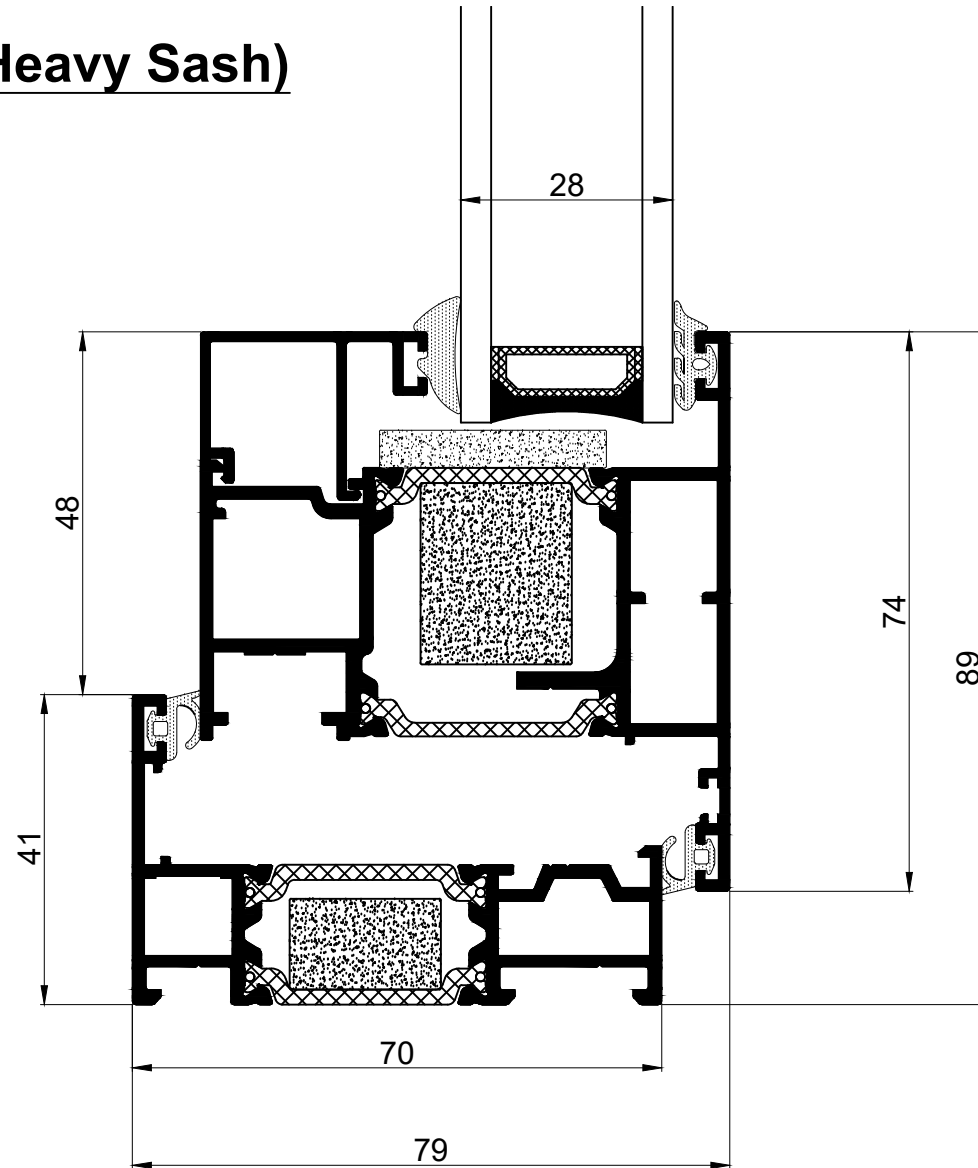

Opener (Heavy Sash)

Renka Limited
34 - 36 New John Street,
Birmingham, B19 3NB.
Tel.- 0121 333 4665
Email. - SALES@RENKA.CO.UK

THIS DRAWING
MUST NOT BE
COPIED OR PASSED
TO A THIRD PARTY
WITHOUT WRITTEN
CONSENT FROM
RENKA LIMITED.

NOTES.

--

CHECKED	MW
DATE	29/06/2021
DRAWN	LET
DATE	29/06/2021

TOLERANCE UNLESS OTHERWISE STATED
DIMENSIONS IN MM
SCALE NTS

PROJECT.	Casement Outer Frame
TYPE	Opener (Heavy Sash)